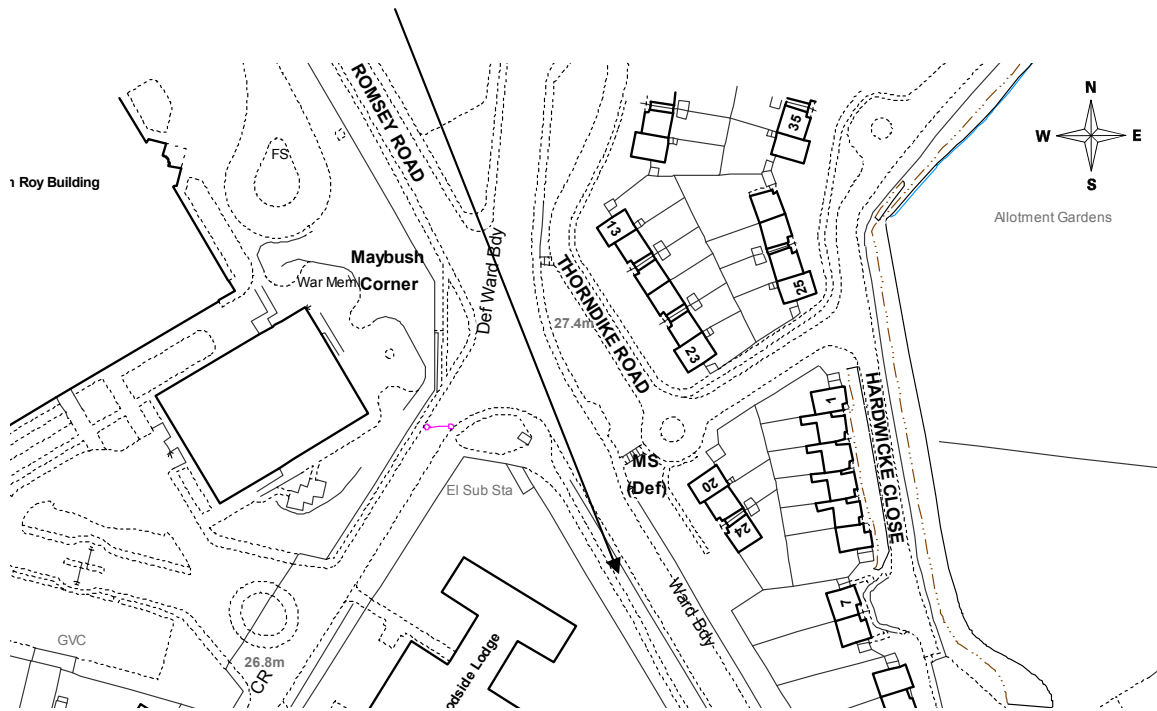

PLANNING AND RIGHTS OF WAY PANEL – 24 MAY 2011

Additional sycamore tree for removal.

PLANNING AND RIGHTS OF WAY PANEL – 24 MAY 2011

Location of additional sycamore tree for removal.

This map is based upon Ordnance Survey material with the permission of Ordnance Survey on behalf of the Controller of Her Majesty's Stationary Office © Crown copyright. Unauthorised reproduction infringes Crown copyright and may lead to prosecution or civil proceedings. Southampton City Council 100019679 2011.